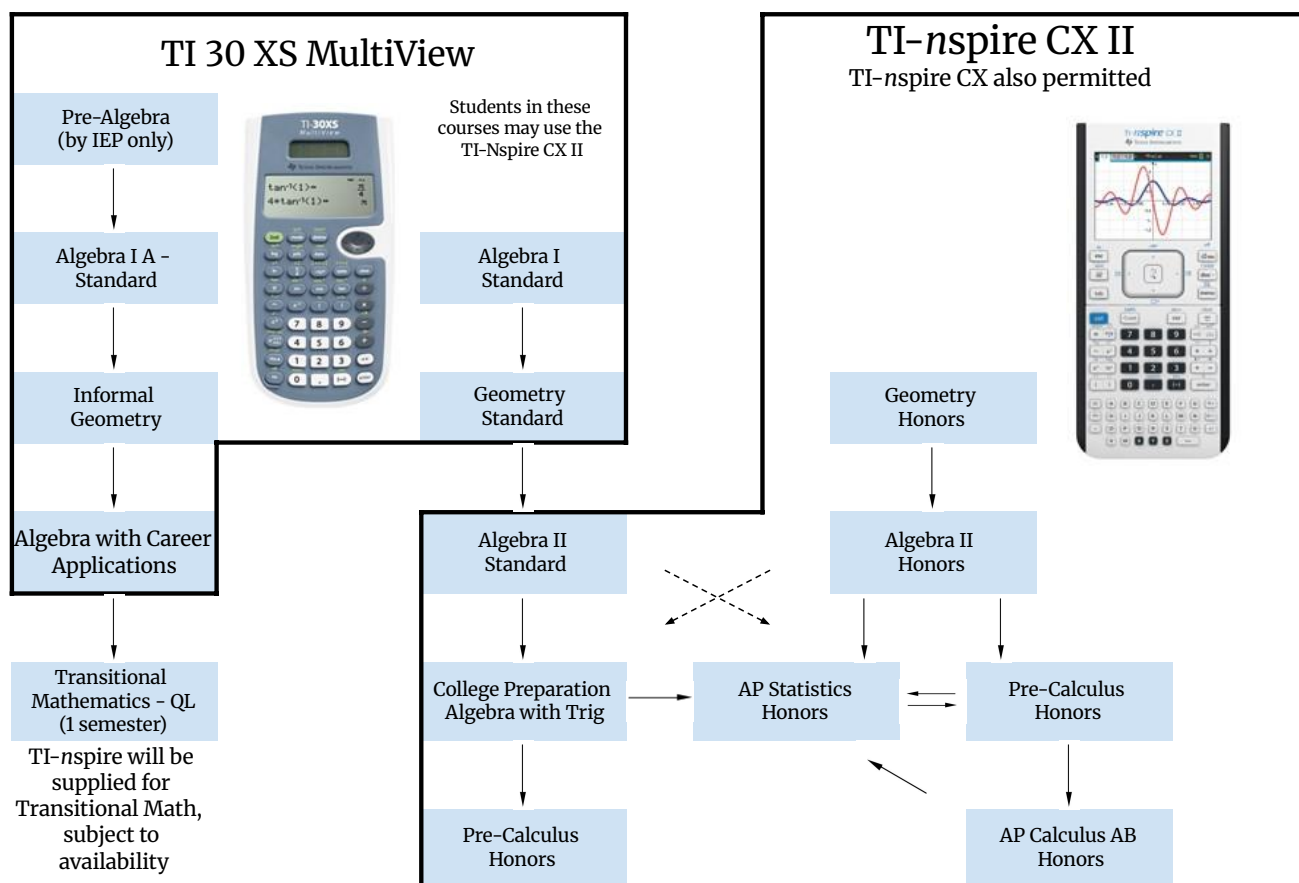

Morton High School Mathematics Department Calculator Requirements

MHS Mathematics courses will provide opportunities for students to work on problem solving by using technology in a variety of ways. We request that students bring their own calculators to class so that they can practice both in class and at home with the same technology. Below are the required calculators for students based on course.

The ACT exam does NOT allow students to use the TI-*n*spire CX II CAS. Any class not designated as AP does not allow the use of the CAS.

Please be sure that the calculator you buy does not say CAS.

If you purchase a new Texas Instruments calculator, please send the Rewards Points included in the packaging to your students' math teacher. We can redeem them for classroom equipment!

If the purchase of a graphing calculator will place an undue financial burden on your family, please contact your counselor or your mathematics teacher.